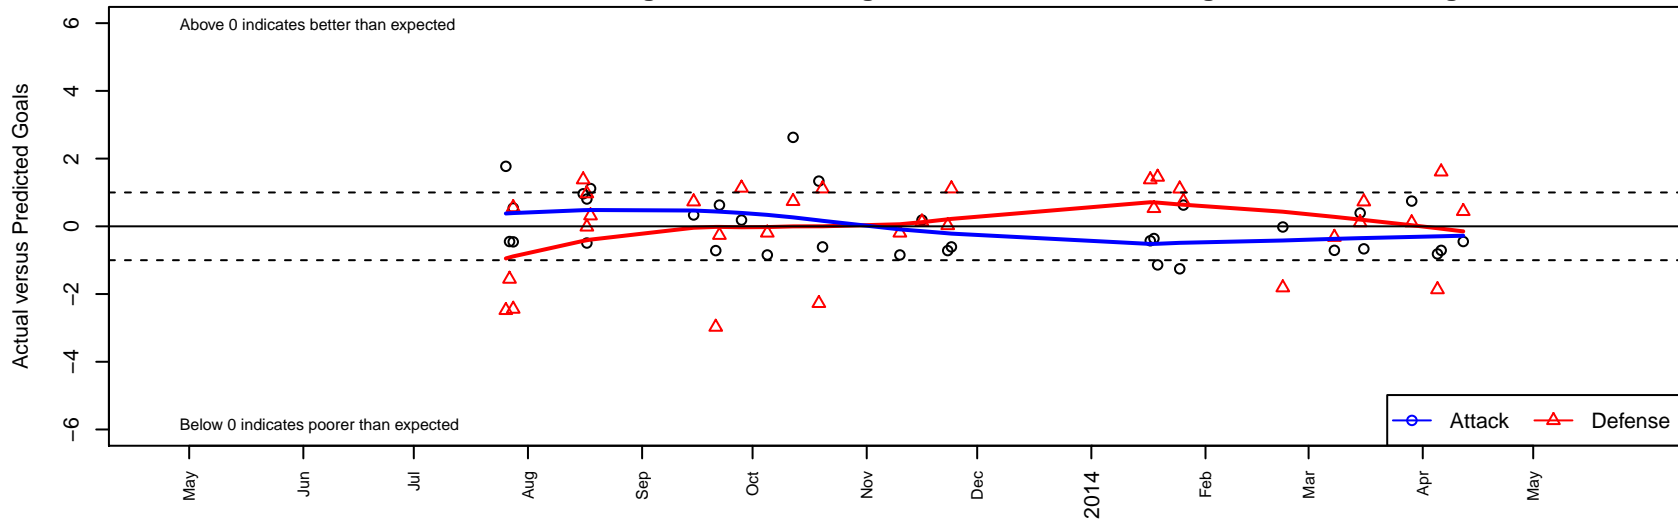

Blackhills FC Black G99

Blackhills FC
 Olympia, WA
 G99 total strength=948
 attack=1.46 defense=1.92
 fall league = RCL G99 Div 4, Spr RCL G99 Div
 alt names used:
 Blackhills FC G 99 Black
 Blackhills FC G 99 Black A
 Blackhills FC G99 Black

Venues played:
 Crossfire Select Cup GU14 Gold
 Mt Hood Challenge GU14 Silver 1
 RCL G99 Div 4
 PacNW Winter Classic Premier II U14
 Spr RCL G99 Div 4
 Challenge Cup G99 Division 2 – Challenge 2

Blackhills FC Black G99
 Dots are actual minus expected GF (blue circles) and GA (red triangles).
 Blue line is smoothed change in attack strength. Red is smoothed change in defense strength.